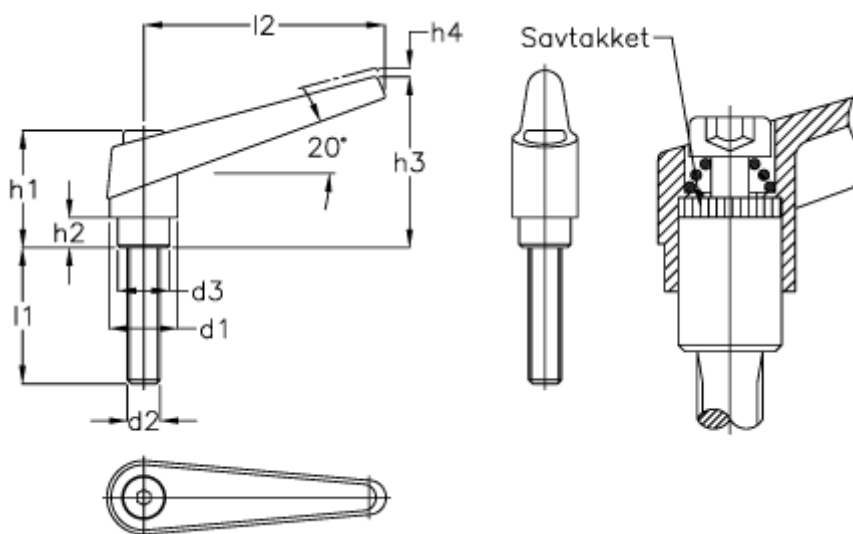

Article number: 20434807

Description: E+G Adjustable hand lever  
GN101-18-M8x25- SW, matt black

## Measures

d1 = 18

l2 = 62

d2 = M8

d3 = 13.5

h1 = 31.0

h2 = 6.5

h3 = 45

h4 = 4.0

l1 = 25